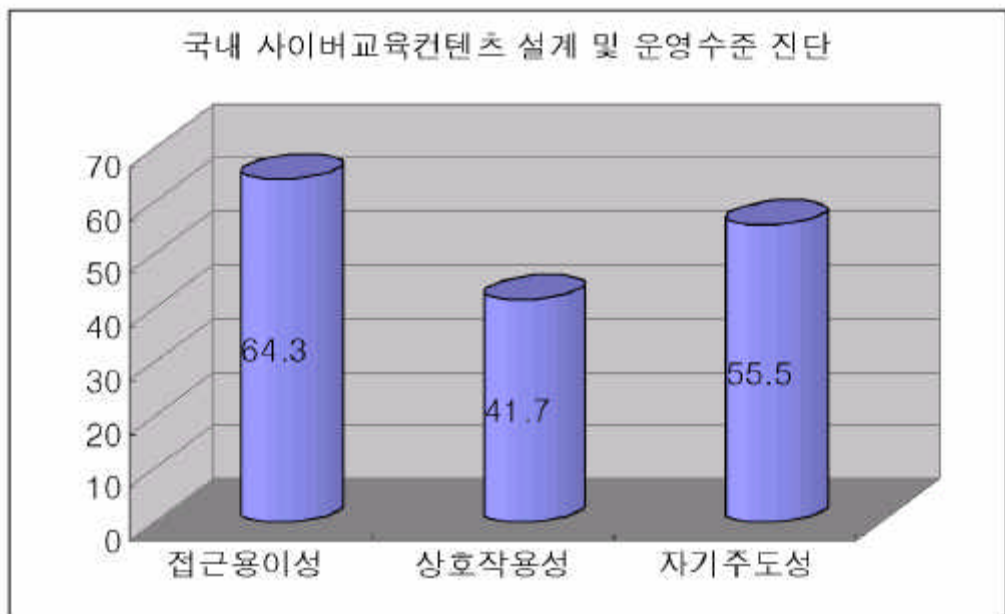

2000 e-learning ,
2,694 2,378 88.2%

e-learning ,

7.9%

: e-Learning /
CAI CD-Rom

/

e-learning 가 가 :